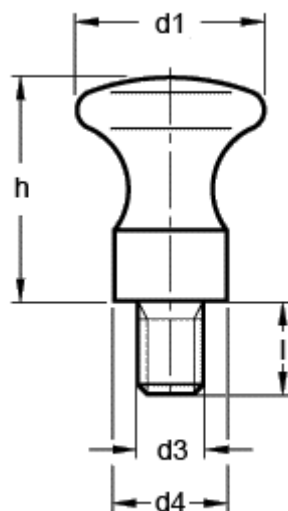

Article number: 20150443

Description: E+G Waist shaped knob GN 75-32-M10-E

Measures

d1 = 32
d3 = M10
d4 = 18
h = 37
l = 16